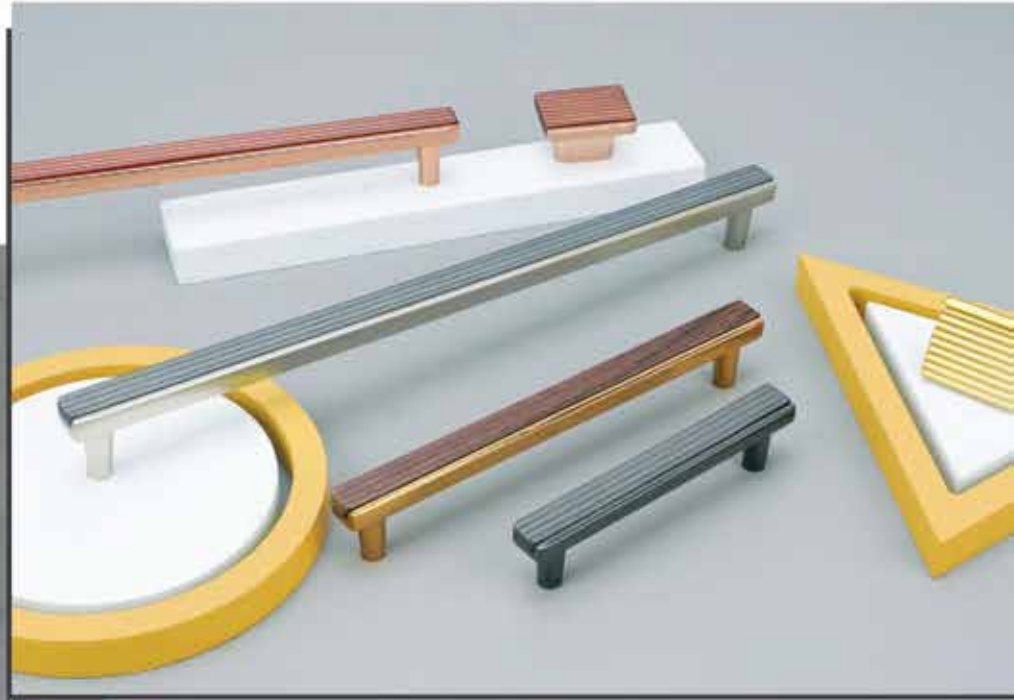

Line

Finish

- BL - Grey   ■ Cola - Choco   ■ Gold - Yellow
- SL - Grey   ■ Rembo - Wengi

Size in mm	Knob / 96 / 128 / 224 / 288
Packaging in Pic.	40 / 20 / 15 / 15 / 15