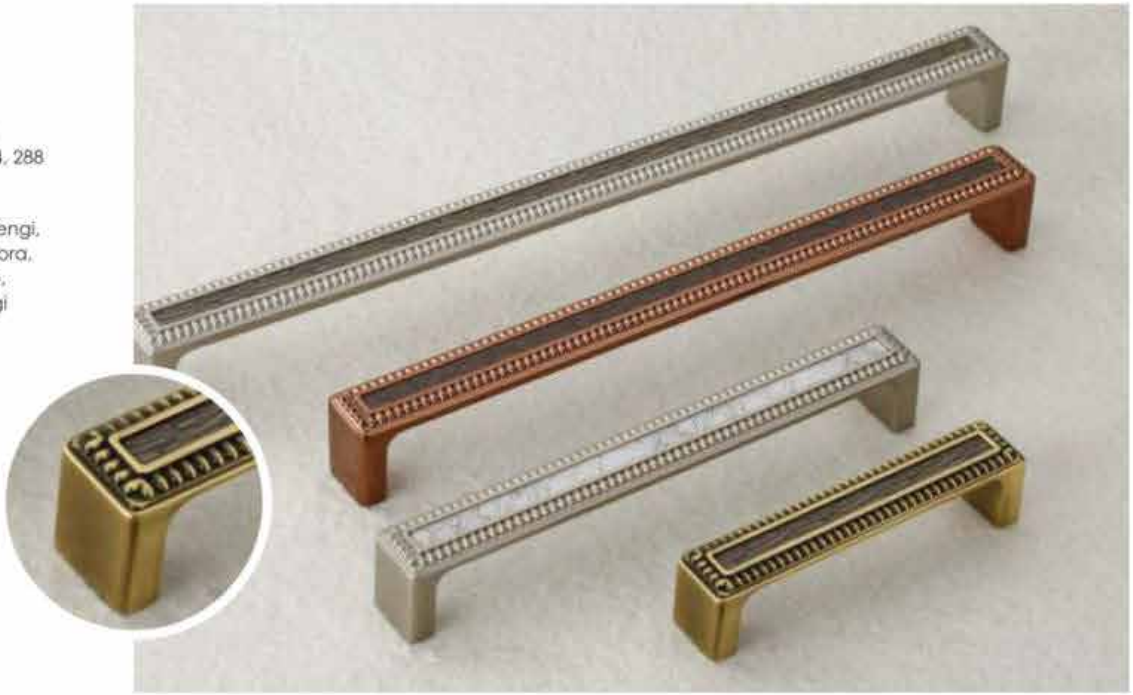

Rich

- Size in mm
  96, 160, 224, 288
- Finish
  Antique/Wengi,
  Choco/Cobra,
  Satin/White,
  Satin/Wengi
- Material
  Zinc