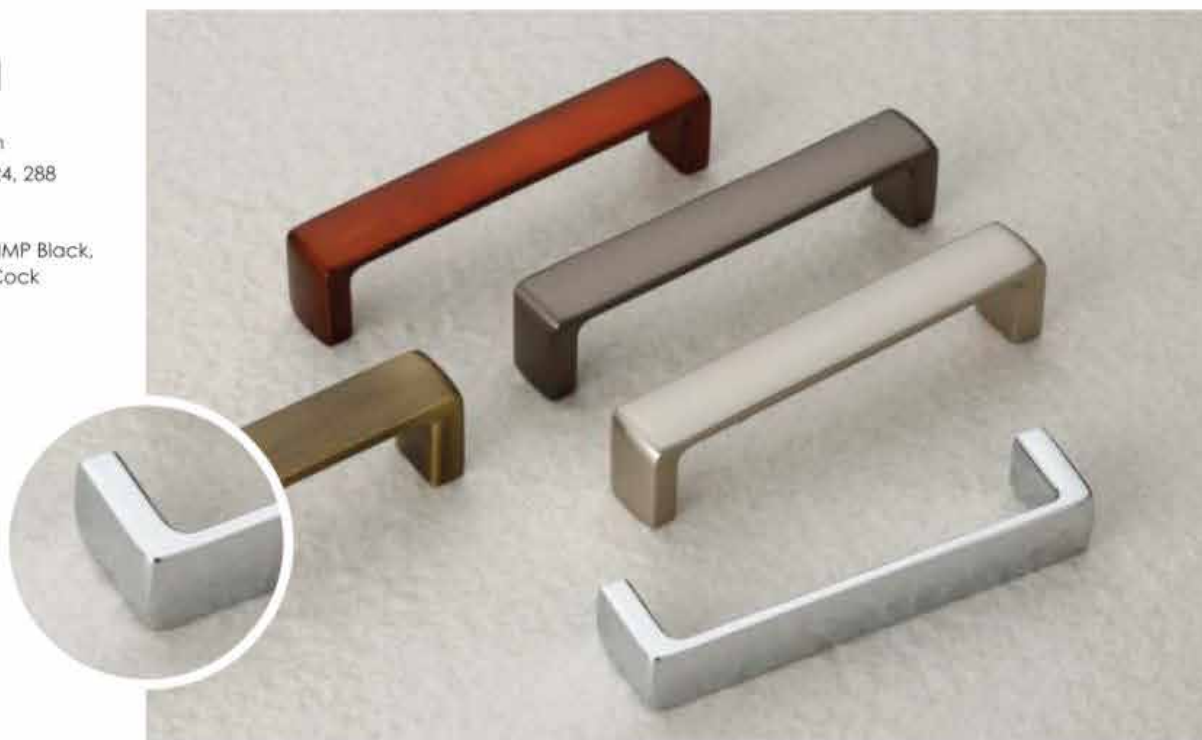

 Material
Zinc

Cabinet Handle

No-50

 Size in mm
96, 160, 224, 288

 Finish
CP, Matt, TT,
Black

 Material
Zinc

No-51

 Size in mm
96, 128, 192, 256